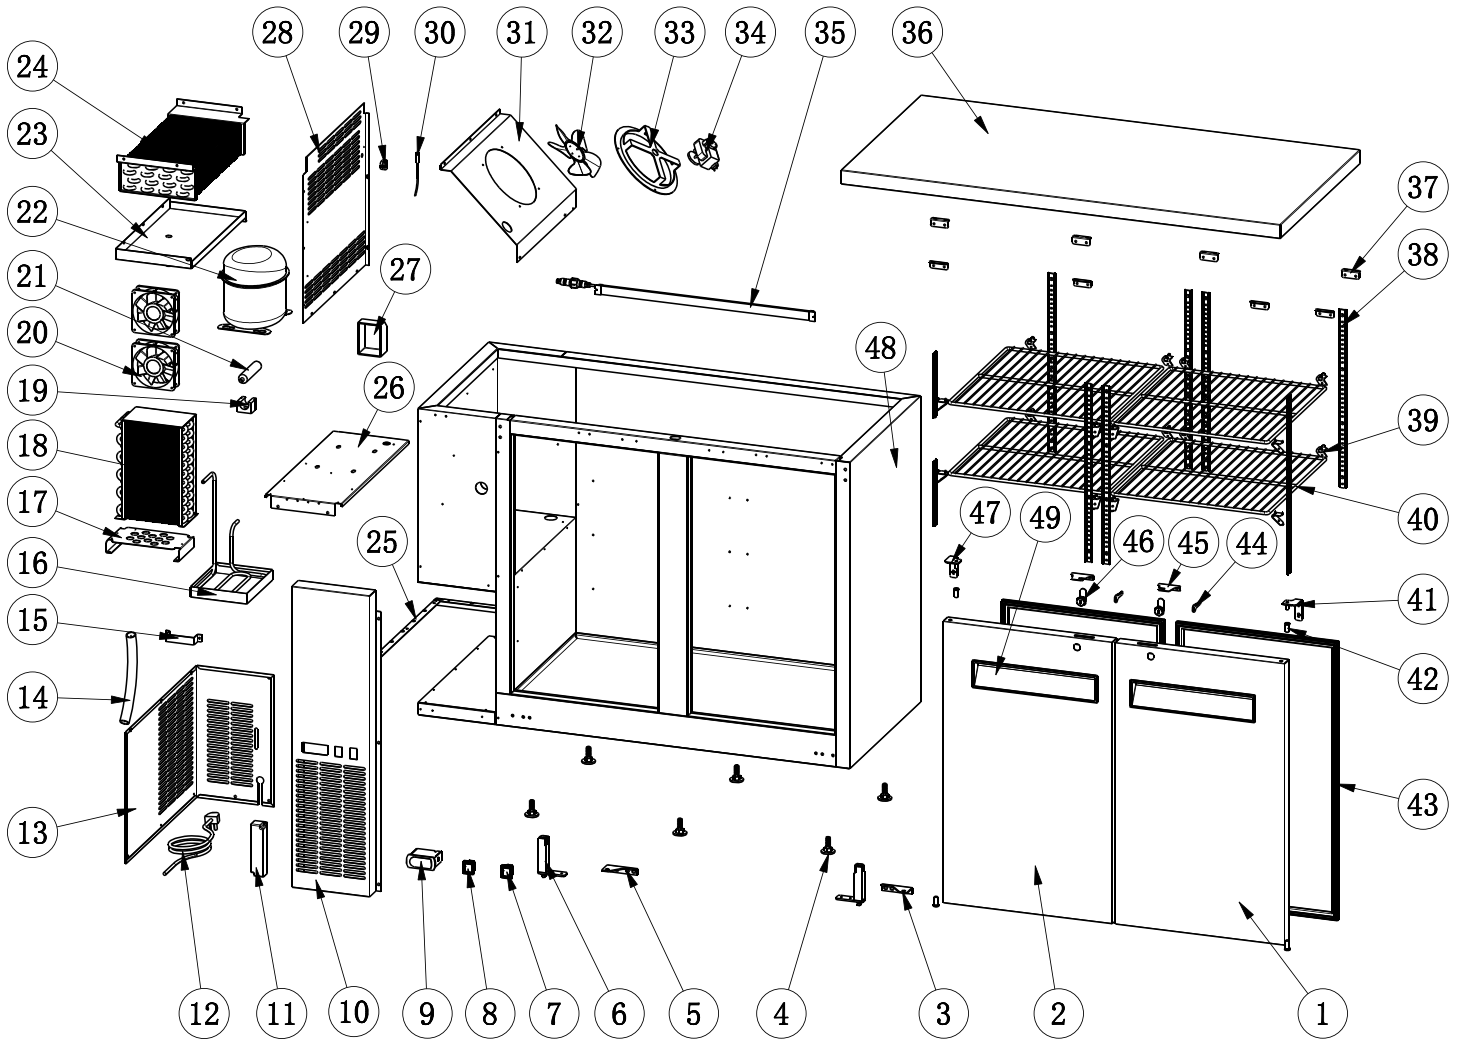

Parts Breakdown

Model BB-CN-0012-SH 50057

Parts Breakdown

Model BB-CN-0012-SH 50057

Item No.	Description	Position	Item No.	Description	Position	Item No.	Description	Position
AF774	Right Door for 50057	1	AF778	Condenser Installation Board for 50057	17	AA913	Evaporator Fan Motor for 50057	34
AF775	Left Door for 50057	2	AA370	Condenser for 50057	18	68296	LED Light for 50057	35
AA359	Bottom Right Hinge for 50057	3	AB595	Filter Fixer for 50057	19	AF821	Top Board for 50057	36
AA185	Leveling Feet for 50057	4	AA128	Condenser Fan Motor for 50057	20	AF764	Top Board Fixer for 50057	37
AA360	Bottom Left Hinge for 50057	5	AA371	Filter for 50057	21	AF176	K Strip-4 Holes for 50057	38
AA398	Bottom Hinge Axis for 50057	6	AF088	Compressor for 50057	22	26884	K Clip for 50057	39
AA124	Power Switch for 50057	7	AF779	Inner Drain Pan for 50057	23	AA386	Shelf for 50057	40
AA362	LED Light Switch for 50057	8	AA373	Evaporator for 50057	24	AA436	Upper Right Hinge for 50057	41
AB109	Thermostat for 50057	9	AF780	Fixed Mounts for Back Grill for 50057	25	AA388	Axis Cover for 50057	42
AF776	Control Panel for 50057	10	AF781	Compressor Installation Board for 50057	26	AA414	Gasket for 50057	43
AA364	LED Power Supply for 50057	11	AF820	Evaporator Cover for 50057	28	AA196	Key for 50057	44
AA365	Power Cord for 50057	12	AA378	Temperature Probe Fixer for 50057	29	AF761	Lock Plate for 50057	45
AF777	Back Grill for 50057	13	AA379	Temperature Probe for 50057	30	AA197	Lock for 50057	46
AA216	Drain Tube for 50057	14	AF783	Evaporator Fan Installation Board for 50057	31	AF786	Upper Light Hinge for 50057	47
AB974	Handle for Installation Board for 50057	15	AA962	Blade of Evaporator Fan Motor for 50057	32	AA418	Door Handle for 50057	49
AF087	Outer Drain Pan for 50057	16	AF784	Evaporator Fan Holder for 50057	33			